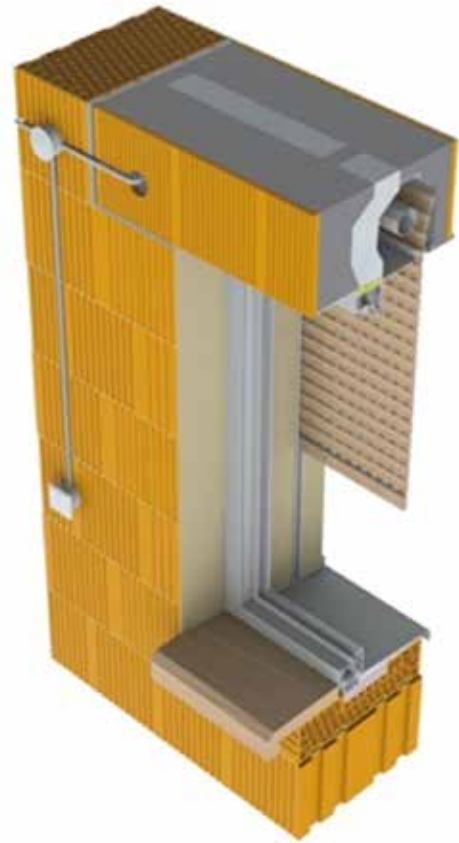

Advantages

- High level of shading and decrease of the outside noise levels,
- thermal regulation and protection,
- elimination of thermal bridges,
- possibility of electric controls,
- aluminium slats filled with PUR foam,
- maximum guaranteed area – 8,5 m².

Control

Standard dimensions

	WIDTH [mm]		HEIGHT [mm]	AREA [m²]	SLAT
	min.	max.	max.		
to HELUZ lintel	600	2 900	3 000	6.5 (M317 slat)	M317 M328 MY442
		2 700	2 800	5.8 (M328 slat)	
		4 000	2 100	8.5 (MY442 slat)